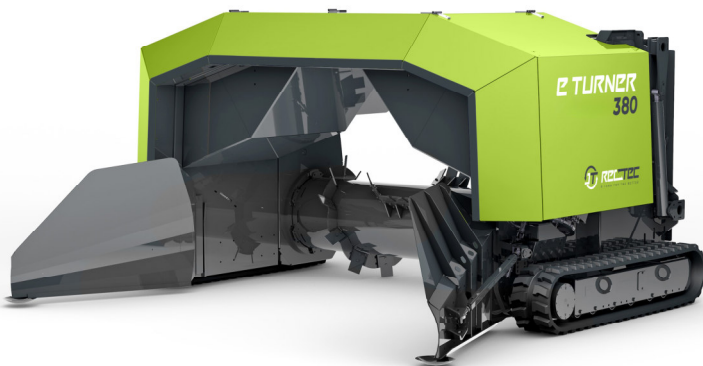

*eTurner*

*The world's first...*

*...Battery Powered, Electric  
Compost Turner*

# eTurner E380 and E530

The eTurner makes an important contribution to the composting of biogenic waste materials. It enables the operator to control and optimize his process while achieving the highest possible product quality. The eTurner provides maximum efficiency without the need for fossil fuels.

# Technical Data

eTurner		E380	E530
Windrow width up to	m	3.8	5.3
Windrow height up to	m	1.8	2.5
Windrow cross section up to	m <sup>2</sup>	3.6	7
Surface Utilisation	m <sup>3</sup> /m <sup>2</sup>	0.95	1.32
<b>Machine-efficiency-class A+</b>	<b>kWh/m<sup>3</sup></b>	<b>0.05</b>	<b>0.05</b>
Granular size up to	mm	200	300
Tunnel width	mm	3,000	4,500
Tunnel height	mm	1,800	2,300
Turning capacity up to*	m <sup>3</sup> /h	1,500	3,000
Drum speed	1/min	0-170	0-170
Drum diameter	mm	1,000	1,200
<b>Transport dimensions</b>			
Length	mm	3,930	5,430
Width	mm	2,470	2,990
Height	mm	2,230	2,730
Weight ca.	kg	8,000	15,000

\*material dependent

Effortless transporting

Drum lifts up to 90°