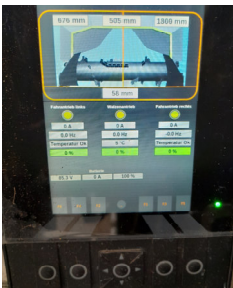

- Radio controlled with semi-autonomous functions
- No greenhouse gas emissions
- Complete process control
- EV Technology assures huge maintenance savings
- Unmatched Efficiency
- Traditional/Solar Charging available
- Extra silent operation thanks to electric drive